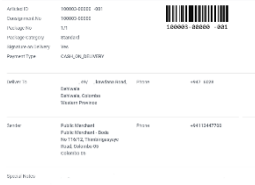

- **HEAVY WEIGHT BOXES**

We are accepting boxes weight between 20Kg-30Kg. 'HEAVY' label should be pasted on the boxes above 20Kg.

- **SEAL WITH AN H**

Use proper sealing tape in an H pattern on top and bottom.

Consider strapping heavier boxes. Do not use string or rope to seal a box.

- **LABEL CLEARLY**

Label should be pasted on the top-right corner of the box.